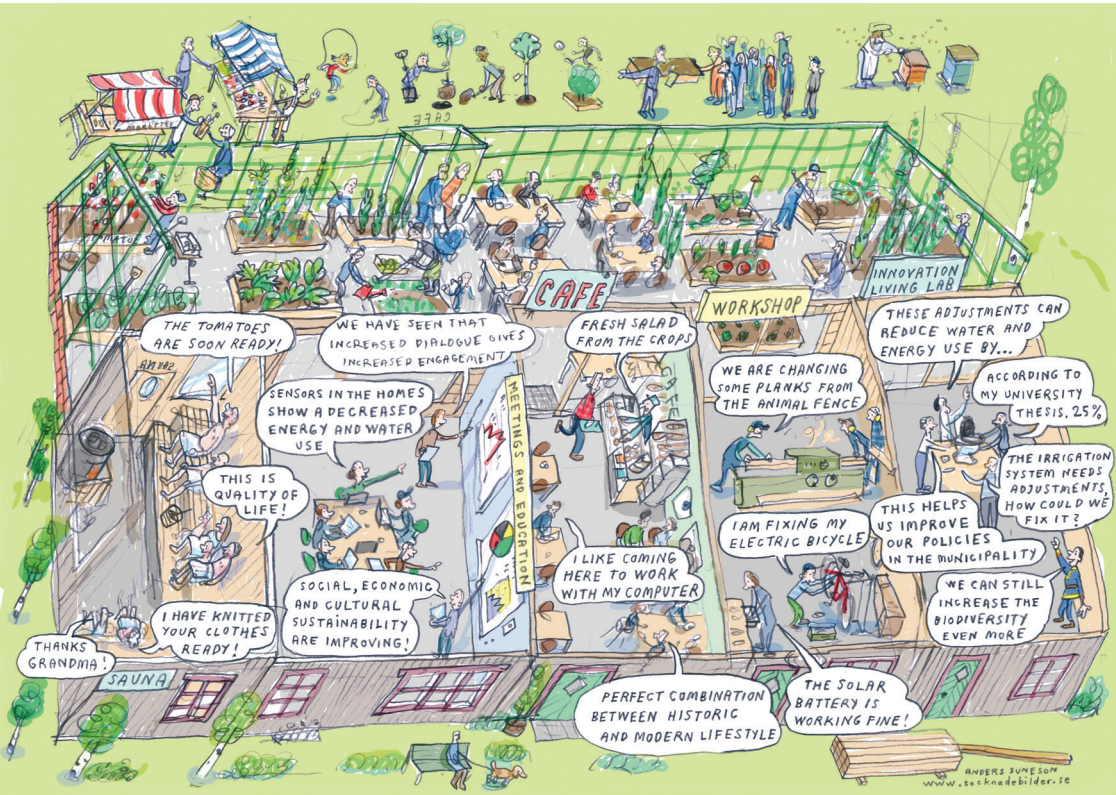

- MULTI-USE BUILDING -

THE TOMATOES ARE SOON READY!

WE HAVE SEEN THAT INCREASED DIALOGUE GIVES INCREASED ENGAGEMENT

FRESH SALAD FROM THE CROPS

THESE ADJUSTMENTS CAN REDUCE WATER AND ENERGY USE BY...

SUN 10:22

SENSORS IN THE HOMES SHOW A DECREASED ENERGY AND WATER USE

MEETINGS AND EDUCATION

WE ARE CHANGING SOME PLANKS FROM THE ANIMAL FENCE

ACCORDING TO MY UNIVERSITY THESIS, 25%

THIS IS QUALITY OF LIFE!

THE IRRIGATION SYSTEM NEEDS ADJUSTMENTS. HOW COULD WE FIX IT?

THANKS GRANDMA!

I HAVE KNITTED YOUR CLOTHES READY!

SOCIAL, ECONOMIC AND CULTURAL SUSTAINABILITY ARE IMPROVING!

I LIKE COMING HERE TO WORK WITH MY COMPUTER

I AM FIXING MY ELECTRIC BICYCLE

THIS HELPS US IMPROVE OUR POLICIES IN THE MUNICIPALITY

WE CAN STILL INCREASE THE BIODIVERSITY EVEN MORE

SAUNA

PERFECT COMBINATION BETWEEN HISTORIC AND MODERN LIFESTYLE

THE SOLAR BATTERY IS WORKING FINE!